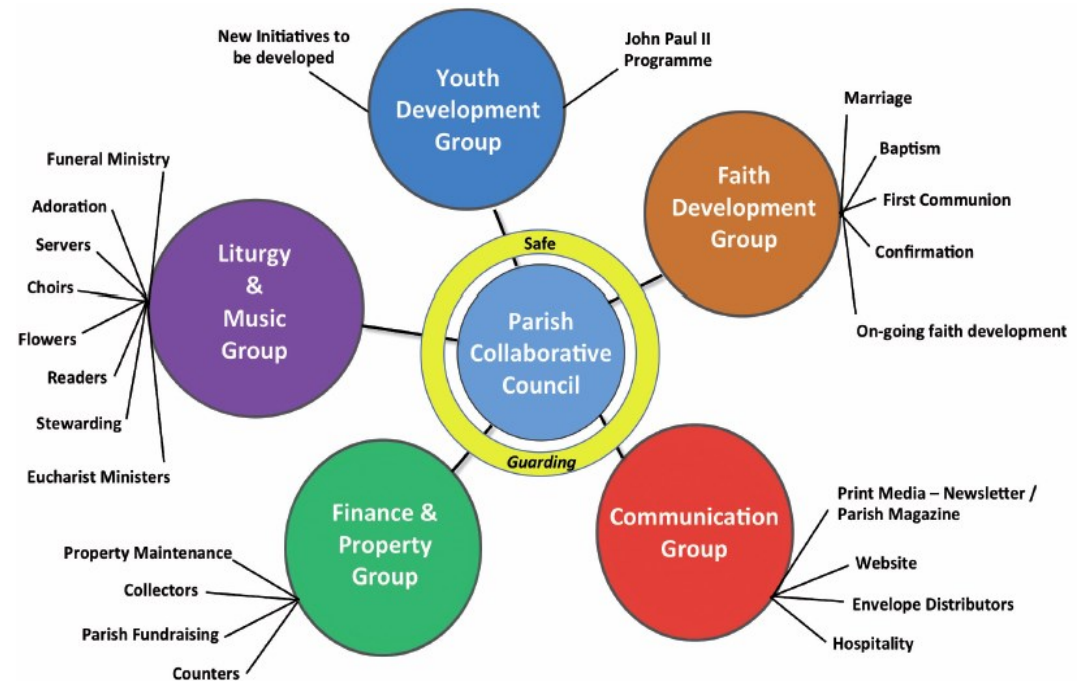

The Irish Cancer Society

We are looking for 30 voluntary drivers in the Carlow area to drive patients to and from hospitals for treatment. You must have access to a car and be available for at least 2 days per month. All expenses are paid. Phone Laura on **01 2310594** or email transport@irishcancer.ie for an application form.

CEMETERY MASSES

Kilquiggan Old Cemetery: Friday 3rd August at 8 p.m.
Clonmore Old & St. Mogues: Wednesday 15th August in Clonmore Old Church at 7.30 p.m.

Paddy Doran Memorial in aid of
The Irish Heart Foundation
Prize Winners

*Draw took place in JJ's Bar on
13/07/18*

Denise O'Neill, Barry Foley, Mary Donoghue, Orla Conway, Sr. Thomasina, Tara O'Toole, Ann Kealy, Willie Byrne, Bridget Nolan, Frances Doyle, Carly & Poppy Madden, Myles O'Keefe, A. Fitzachary, Denise O'Hare, Alice Molloy.

Thanks to Hickson's Supervalu

Tullow Day Care Centre

Requires an experienced qualified permanent part time chef. Please email CV to tullowdaycare@eircom.net for the attention of Wendy Sinnott before Thursday 26th July 2018.

HOUSE SHARE

In Ardattin, would suit professional, all mod cons plus extras, new house! €400 per month!
Enquiries to 087 9808824

To watch a live ceremony from Tullow Church, please log in to tullowparish.com and follow link to "webcam".

Creating a New Vision of our Parish Together

Please take a Booklet and Volunteer Form.

"It's your Parish.

We need your help to shape its future"